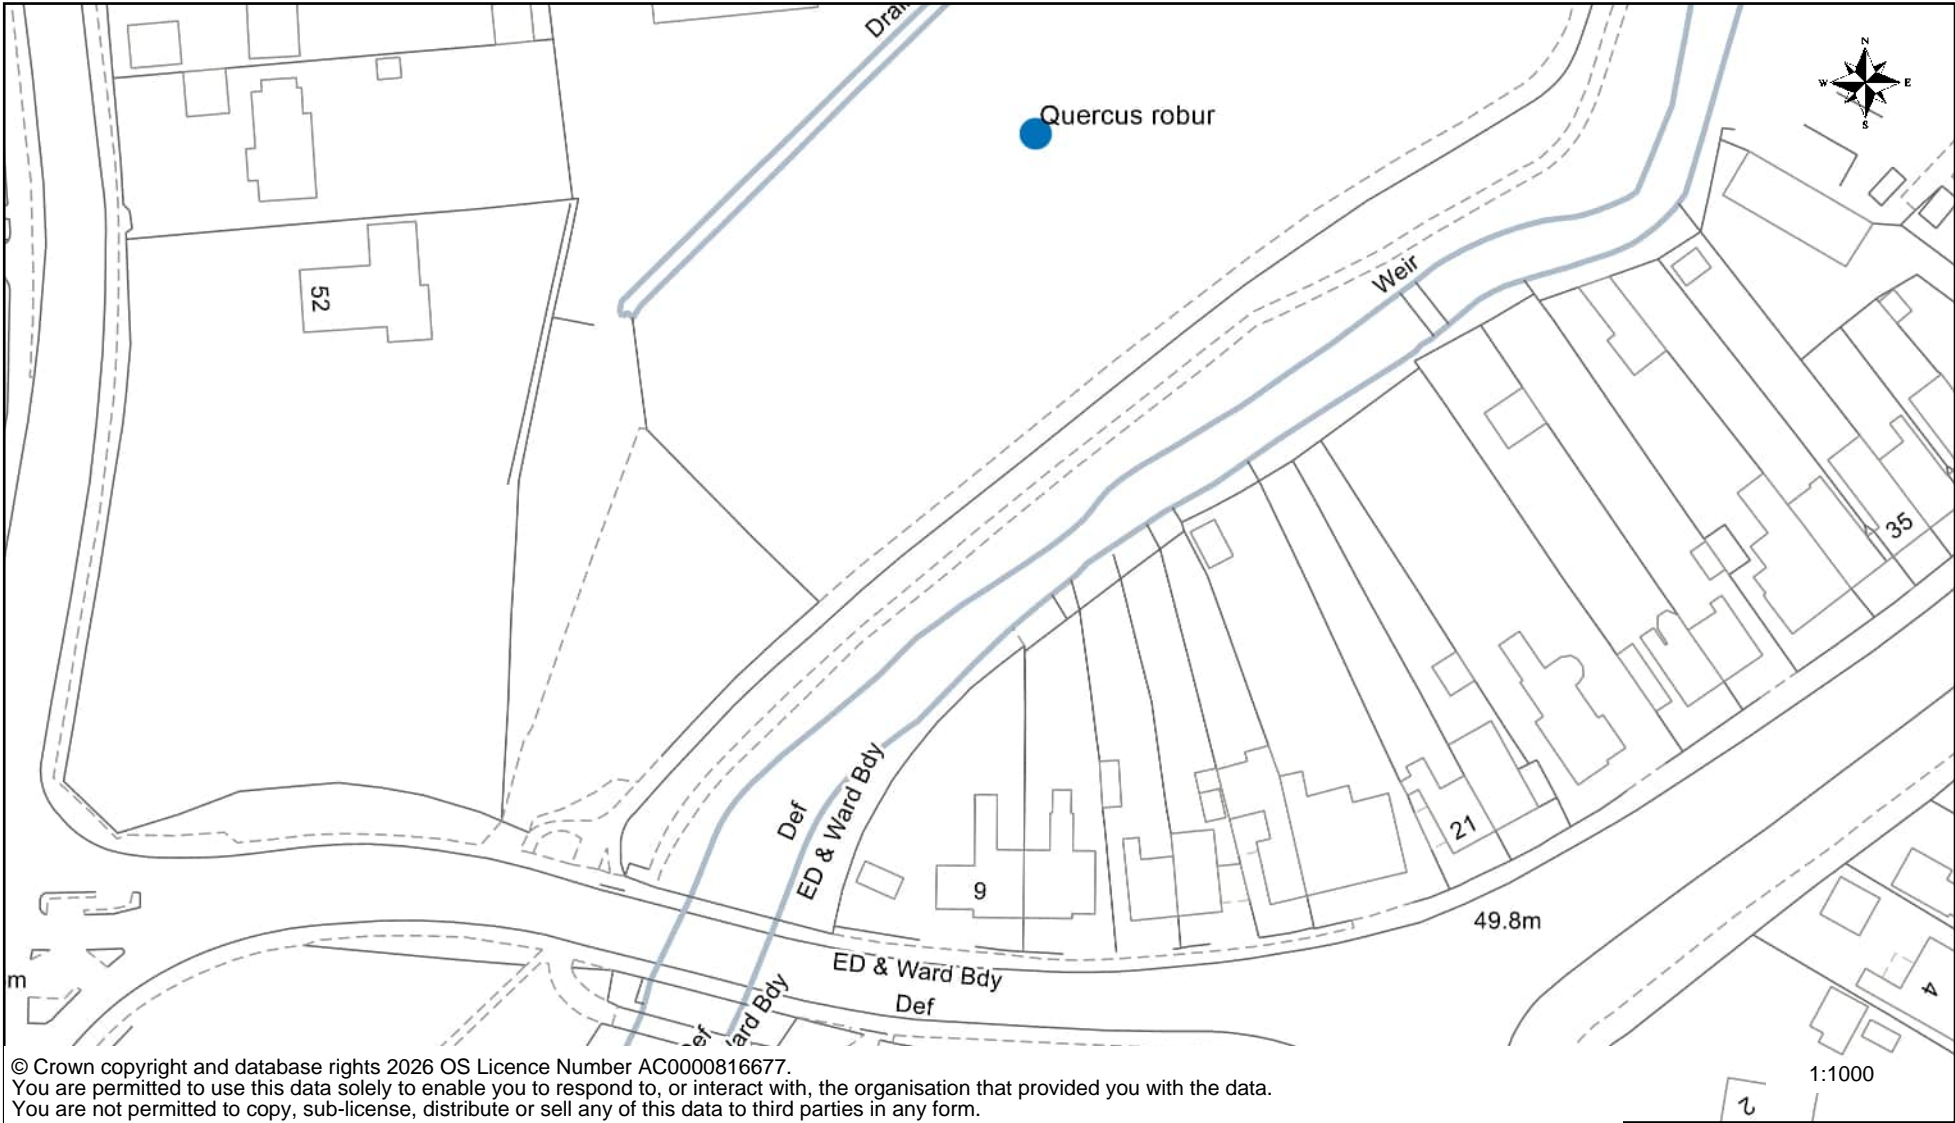

Tree Planting Plan (2026/27) Queen Elizabeth Park (South), Grantham

SOUTH
KESTEVEN
DISTRICT
COUNCIL

© Crown copyright and database rights 2026 OS Licence Number AC0000816677.
You are permitted to use this data solely to enable you to respond to, or interact with, the organisation that provided you with the data.
You are not permitted to copy, sub-license, distribute or sell any of this data to third parties in any form.