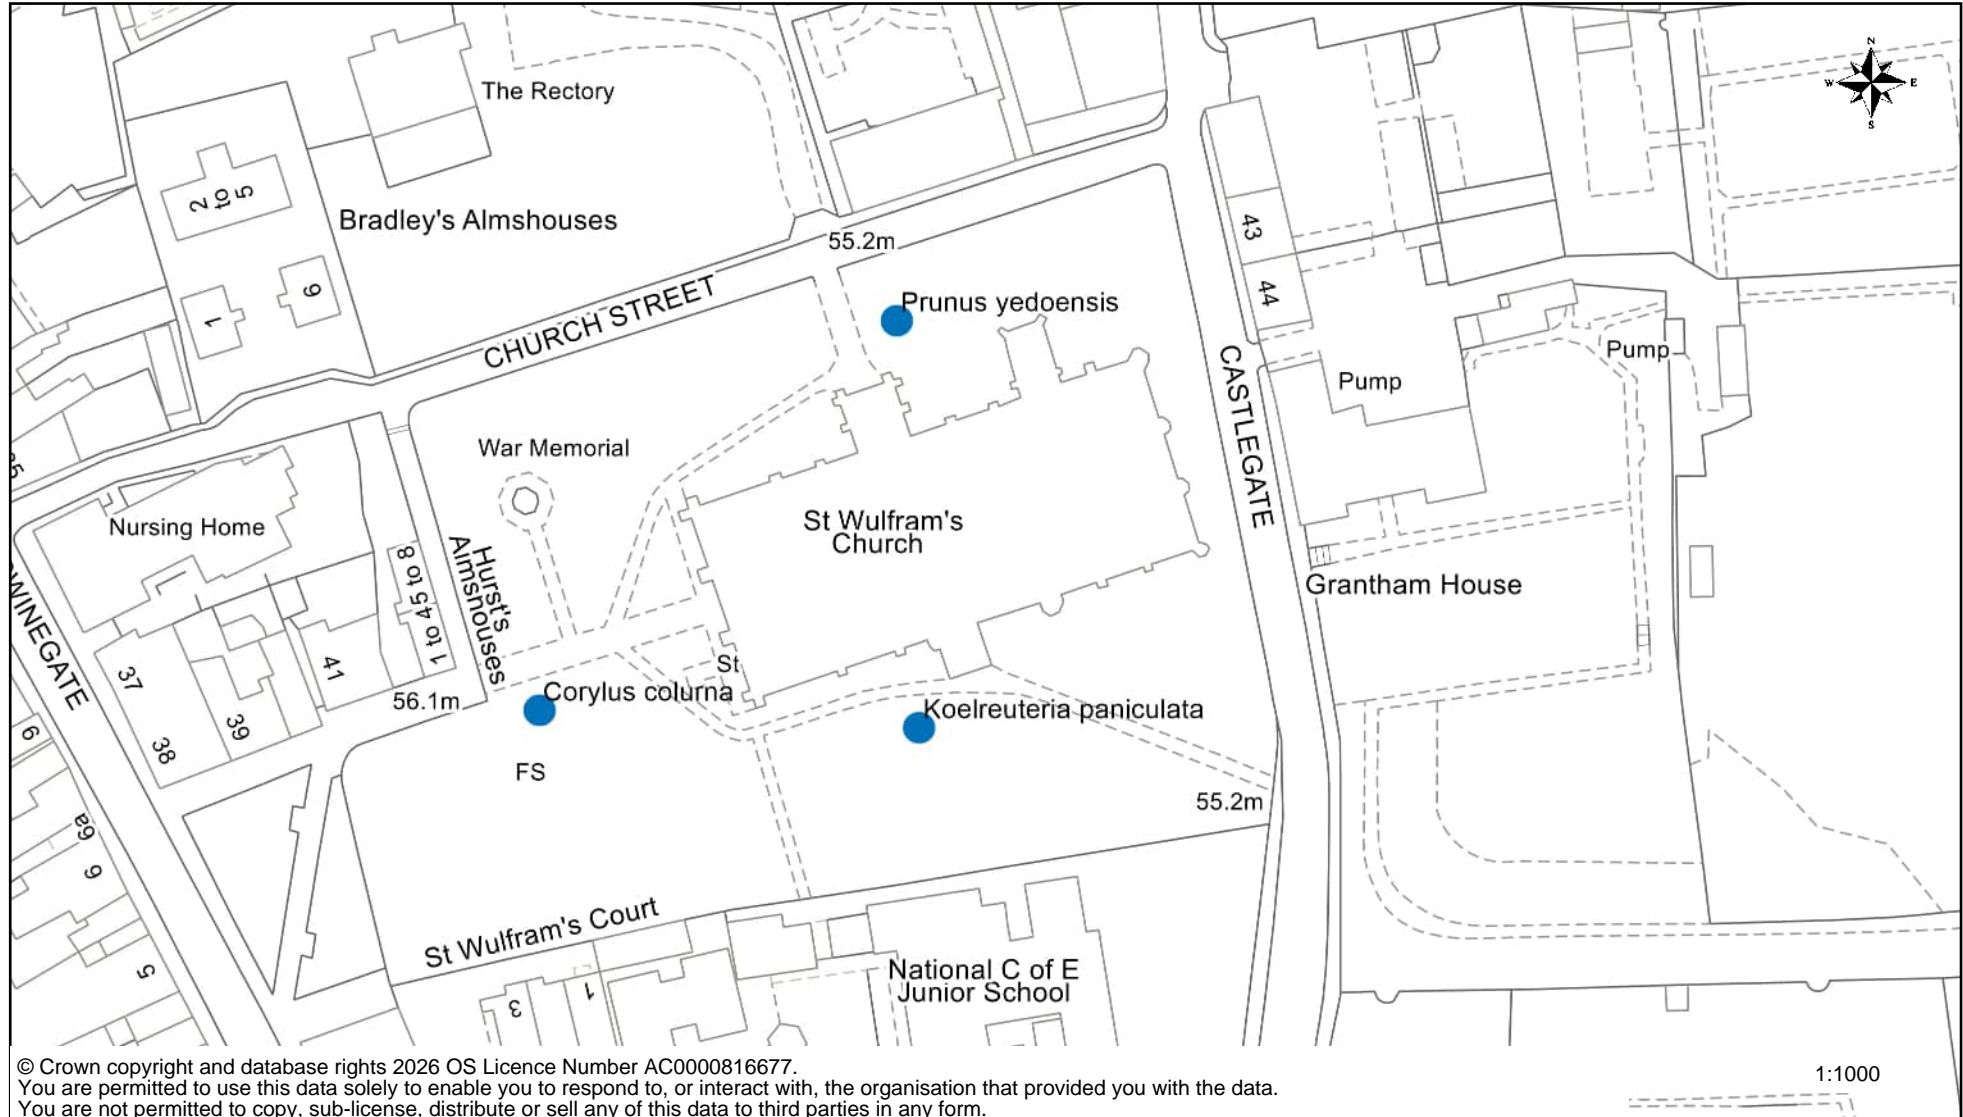

Tree Planting Plan (2026/27) St. Wulfram's Church, Grantham

SOUTH
KESTEVEN
DISTRICT
COUNCIL

© Crown copyright and database rights 2026 OS Licence Number AC0000816677.
You are permitted to use this data solely to enable you to respond to, or interact with, the organisation that provided you with the data.
You are not permitted to copy, sub-license, distribute or sell any of this data to third parties in any form.