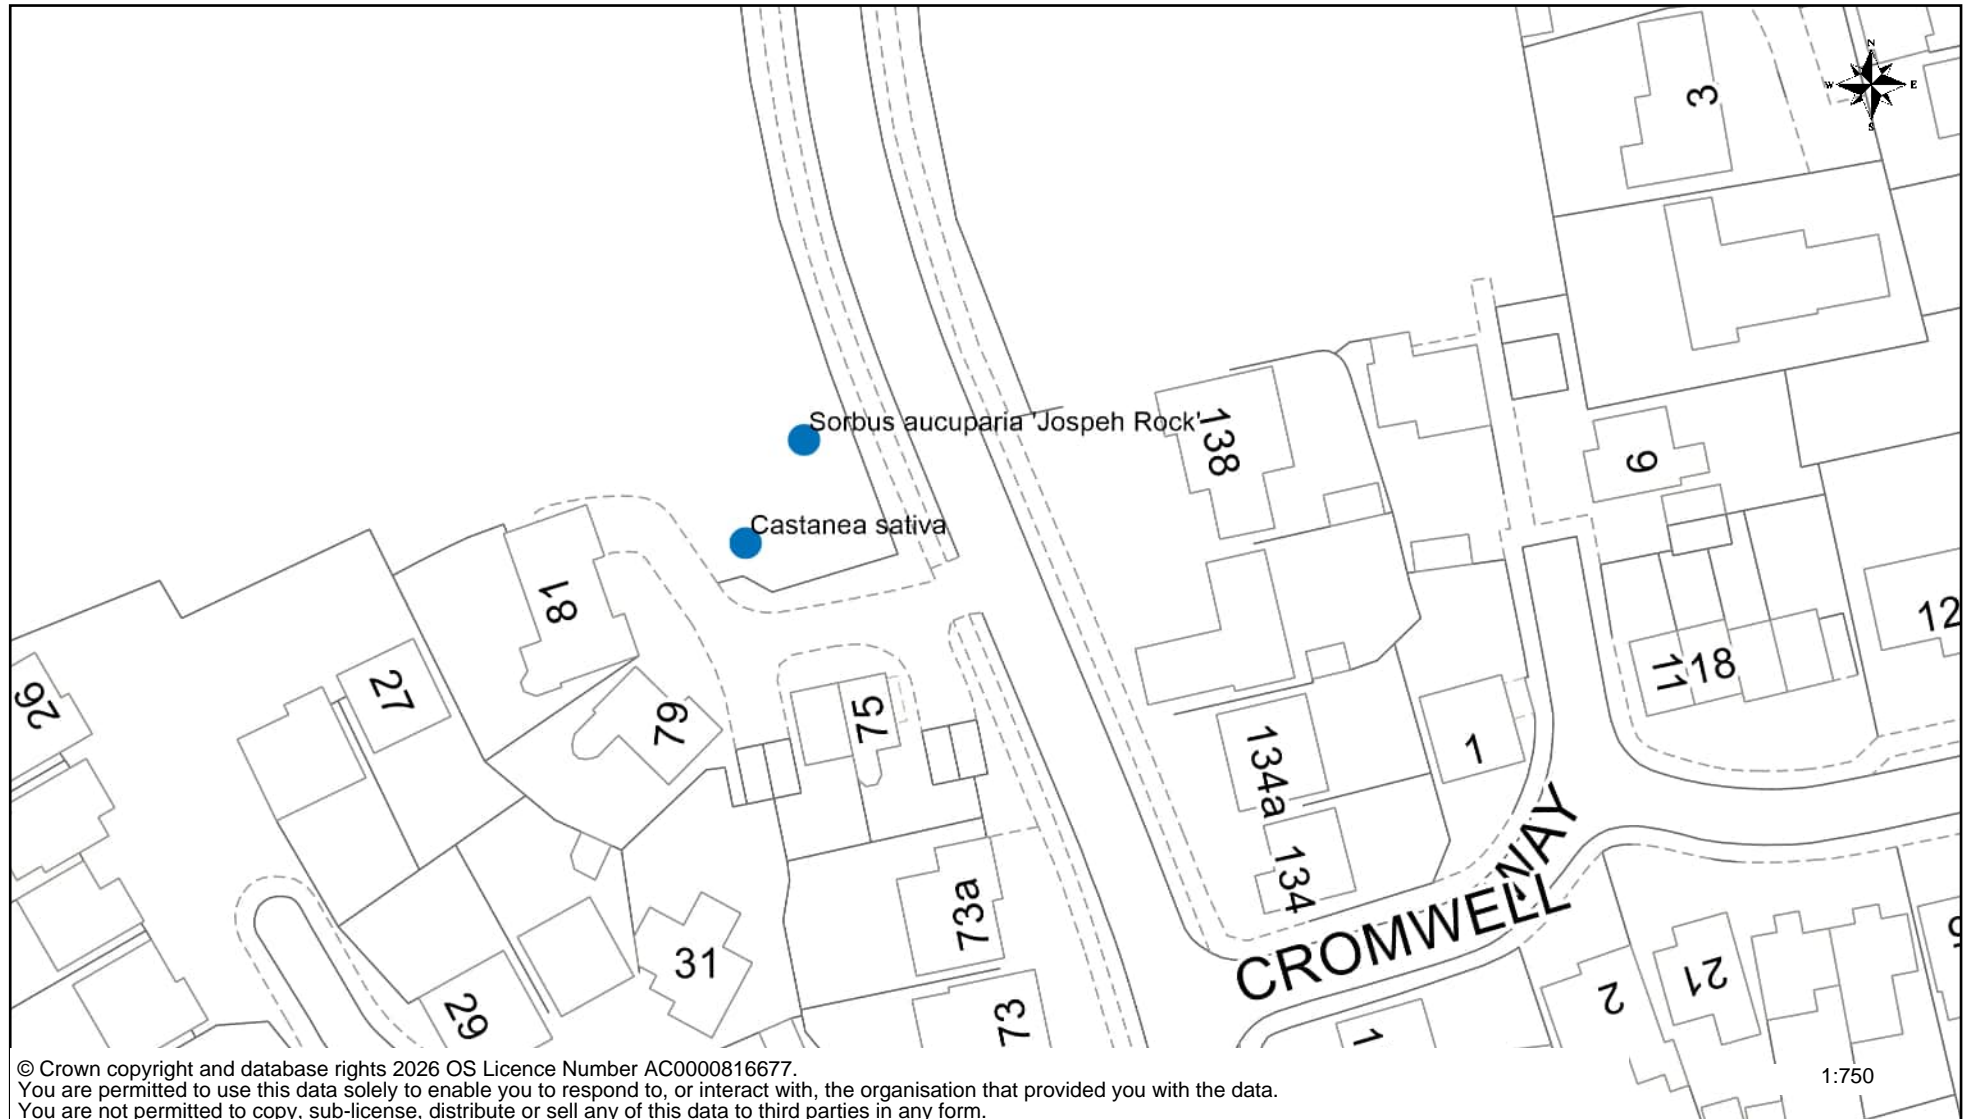

Tree Planting Plan (2026/27) Tattershall Drive, Market Deeping

SOUTH
KESTEVEN
DISTRICT
COUNCIL

© Crown copyright and database rights 2026 OS Licence Number AC0000816677.
You are permitted to use this data solely to enable you to respond to, or interact with, the organisation that provided you with the data.
You are not permitted to copy, sub-license, distribute or sell any of this data to third parties in any form.