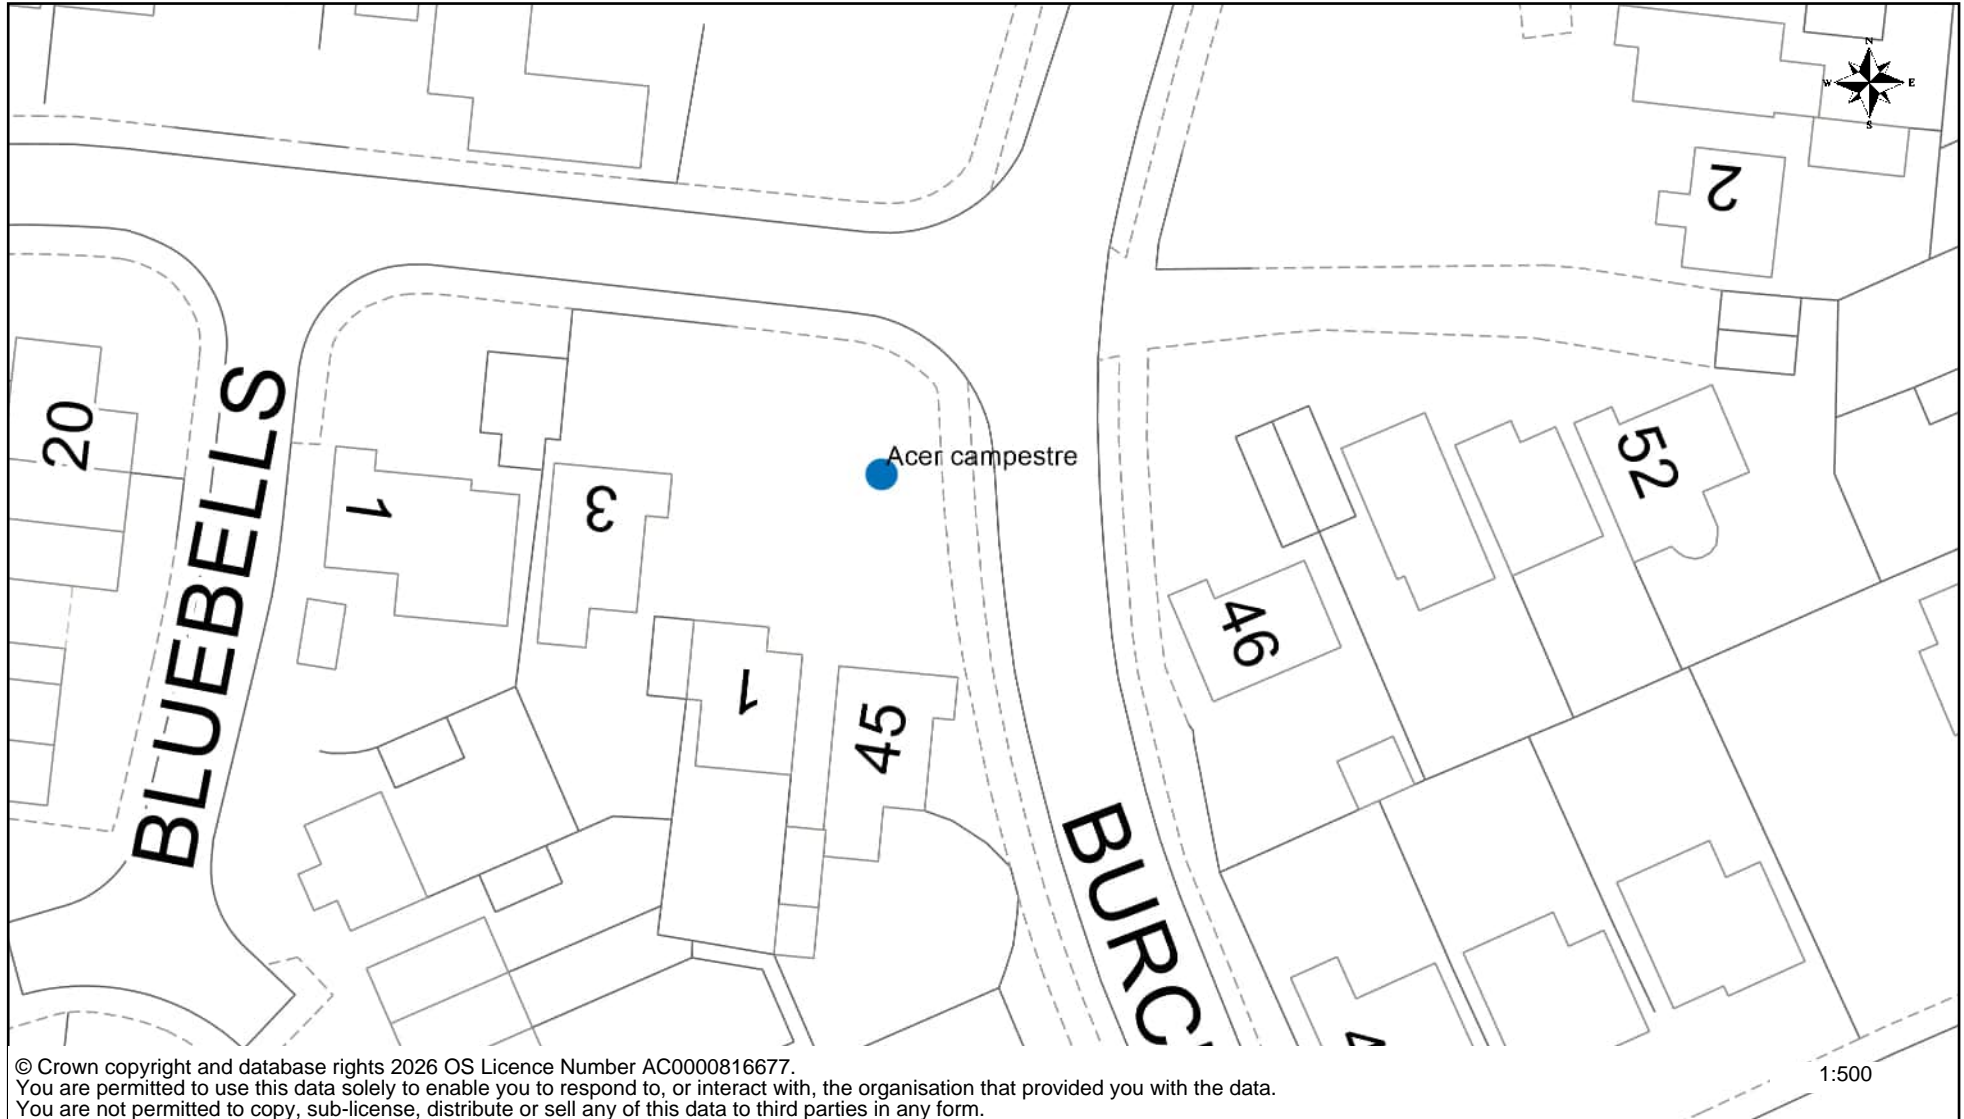

Tree Planting Plan (2026/27) Marigolds/Burchnall Close, Deeping St James

SOUTH
KESTEVEN
DISTRICT
COUNCIL