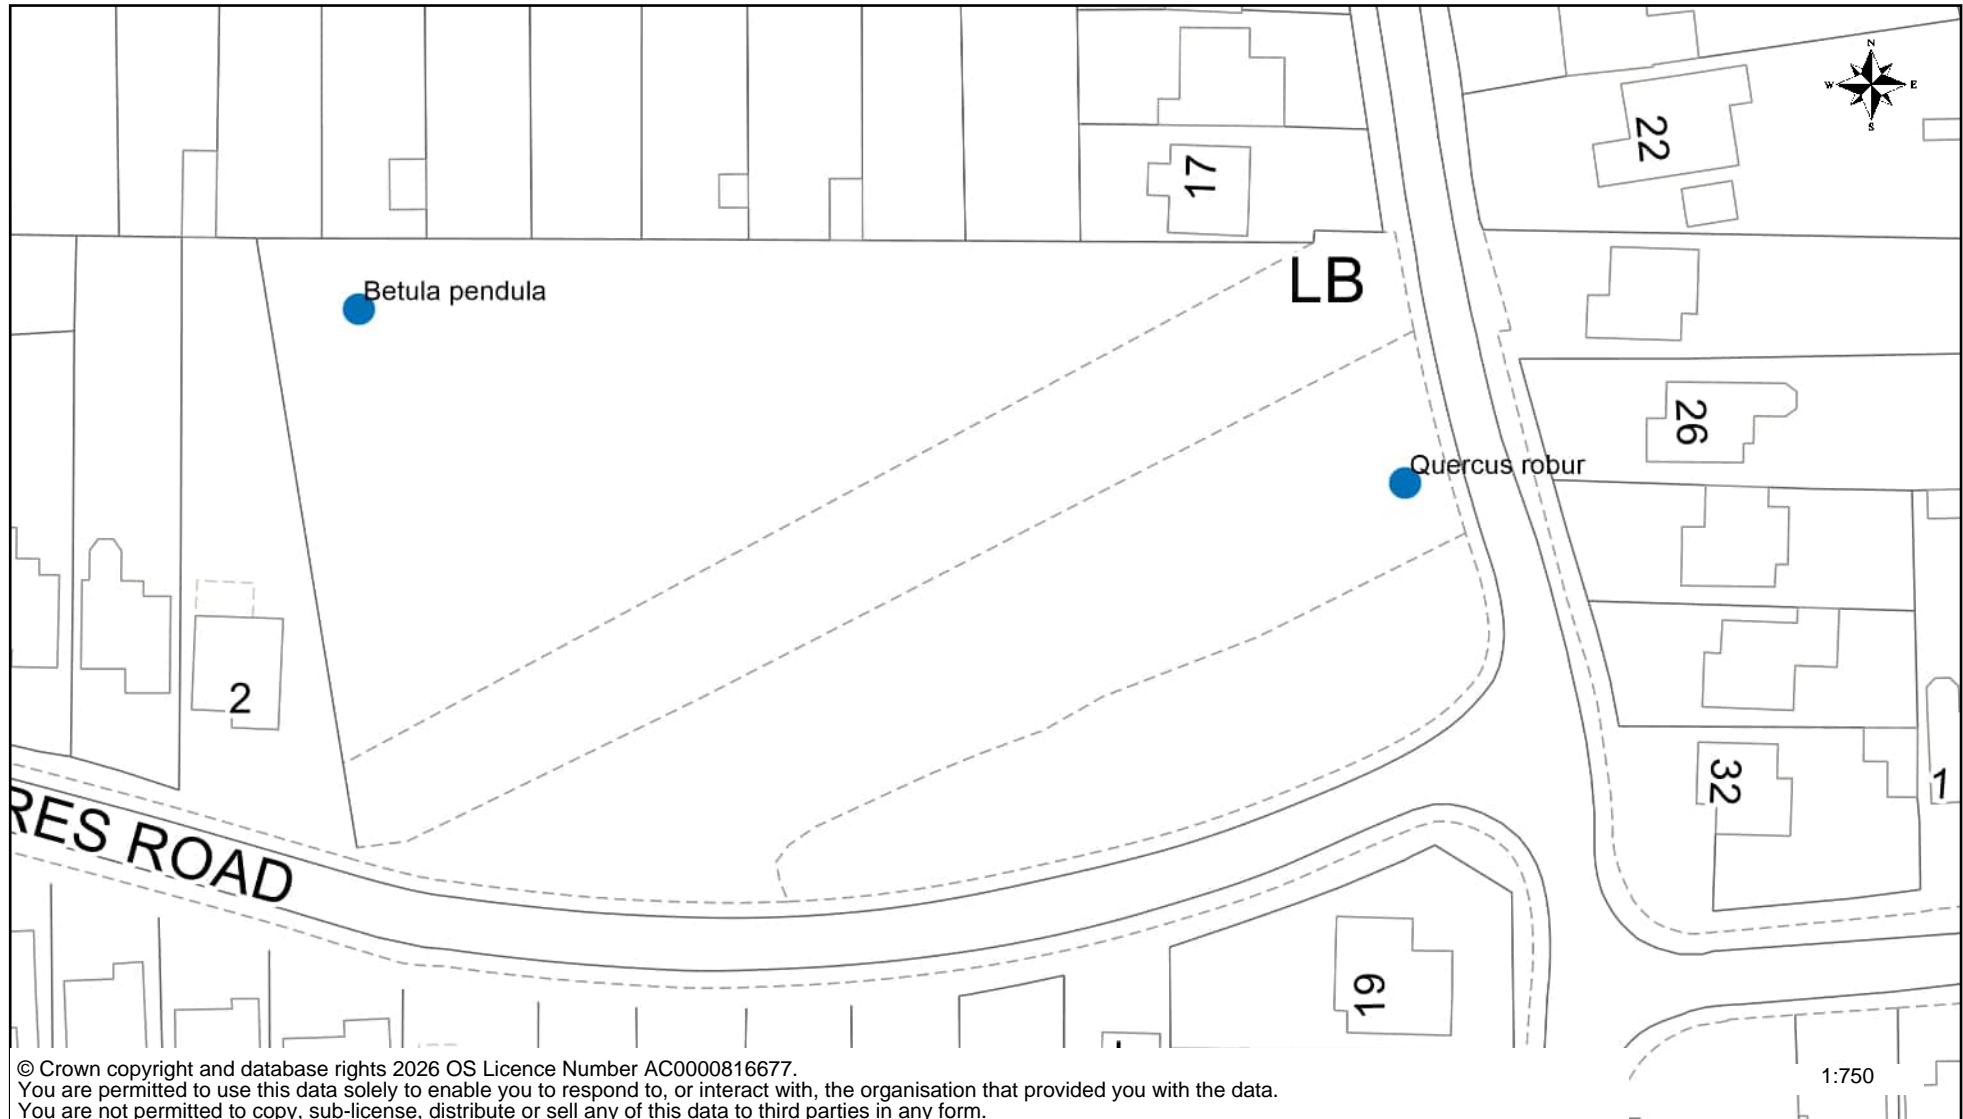

Tree Planting Plan (2026/27) Reedings Road Amenity Area, Barrowby

SOUTH
KESTEVEN
DISTRICT
COUNCIL

© Crown copyright and database rights 2026 OS Licence Number AC0000816677.
You are permitted to use this data solely to enable you to respond to, or interact with, the organisation that provided you with the data.
You are not permitted to copy, sub-license, distribute or sell any of this data to third parties in any form.