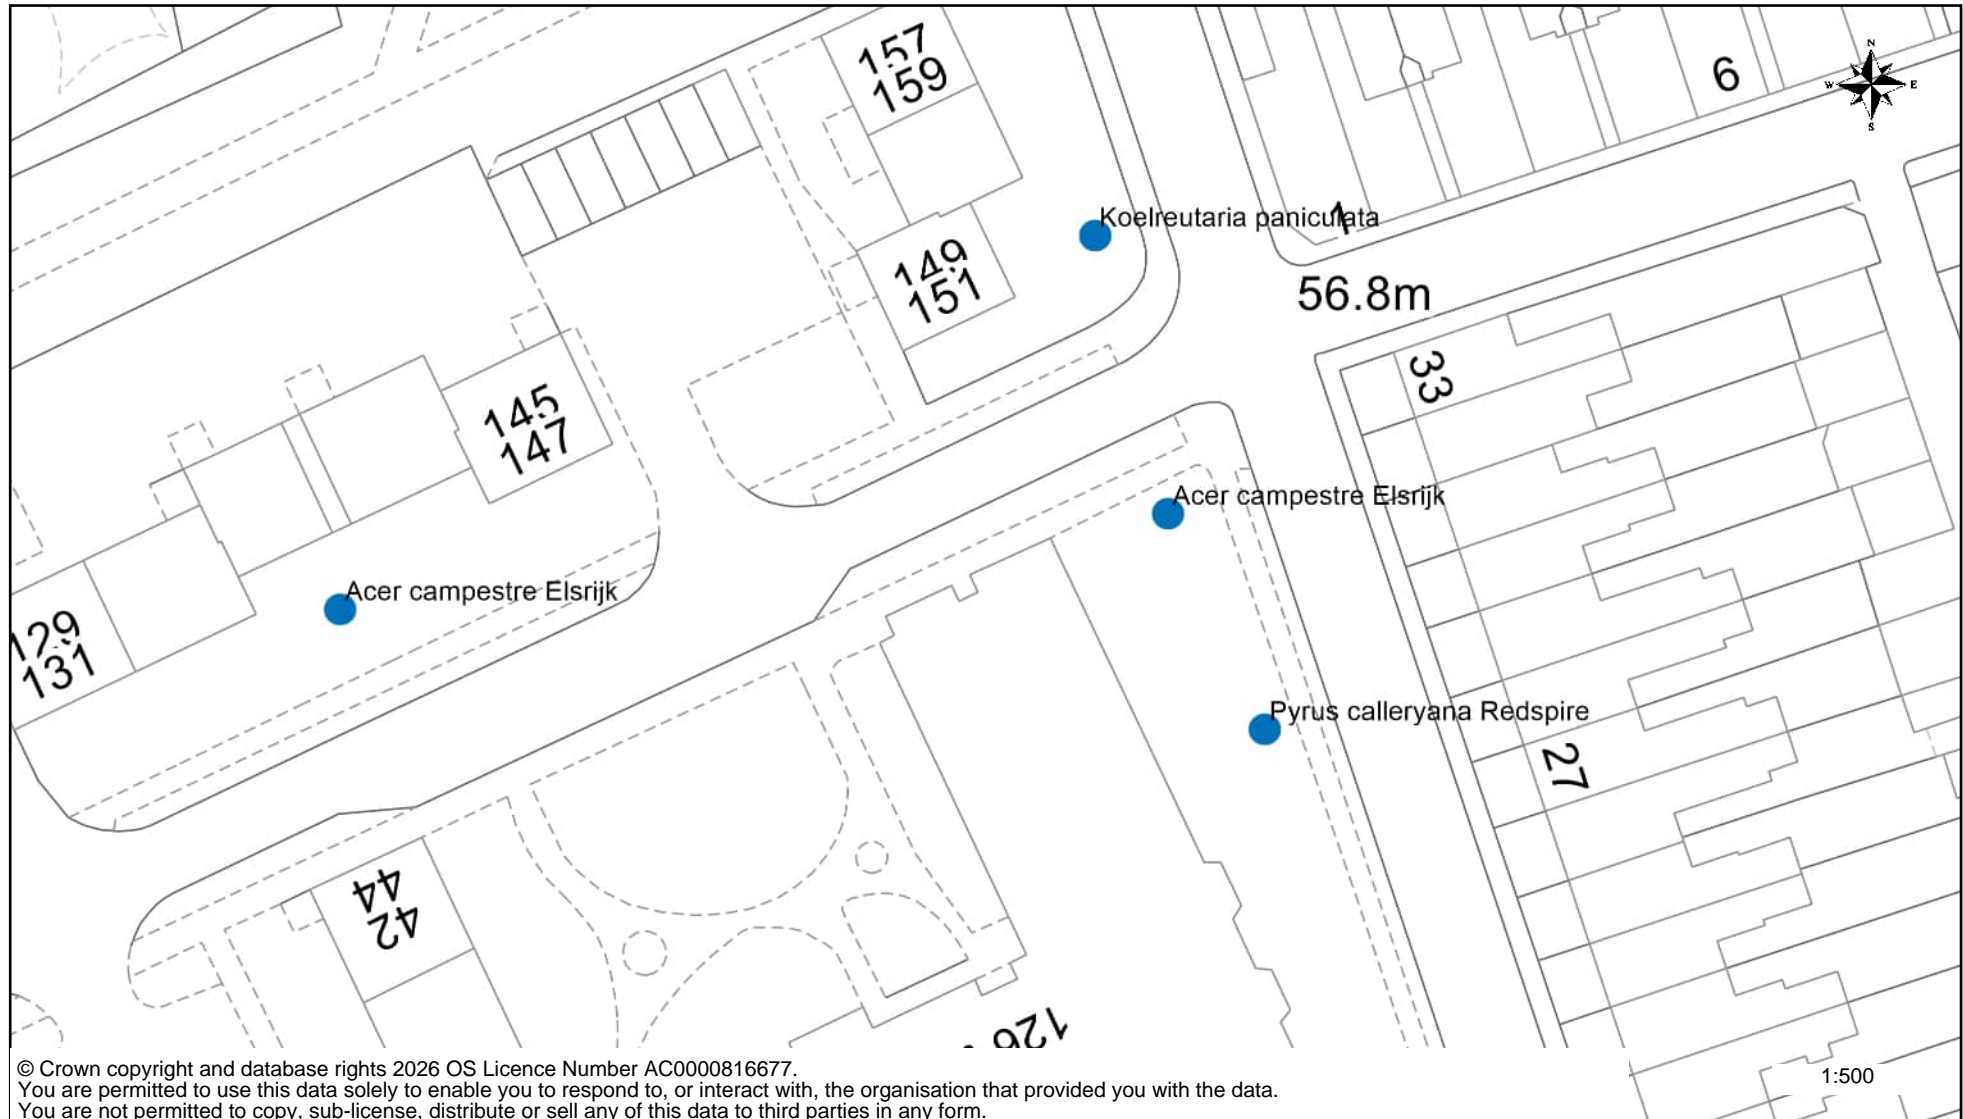

Tree Planting Plan (2026/27) Kings Road/Essex Road, Stamford

SOUTH
KESTEVEN
DISTRICT
COUNCIL

© Crown copyright and database rights 2026 OS Licence Number AC0000816677.
You are permitted to use this data solely to enable you to respond to, or interact with, the organisation that provided you with the data.
You are not permitted to copy, sub-license, distribute or sell any of this data to third parties in any form.