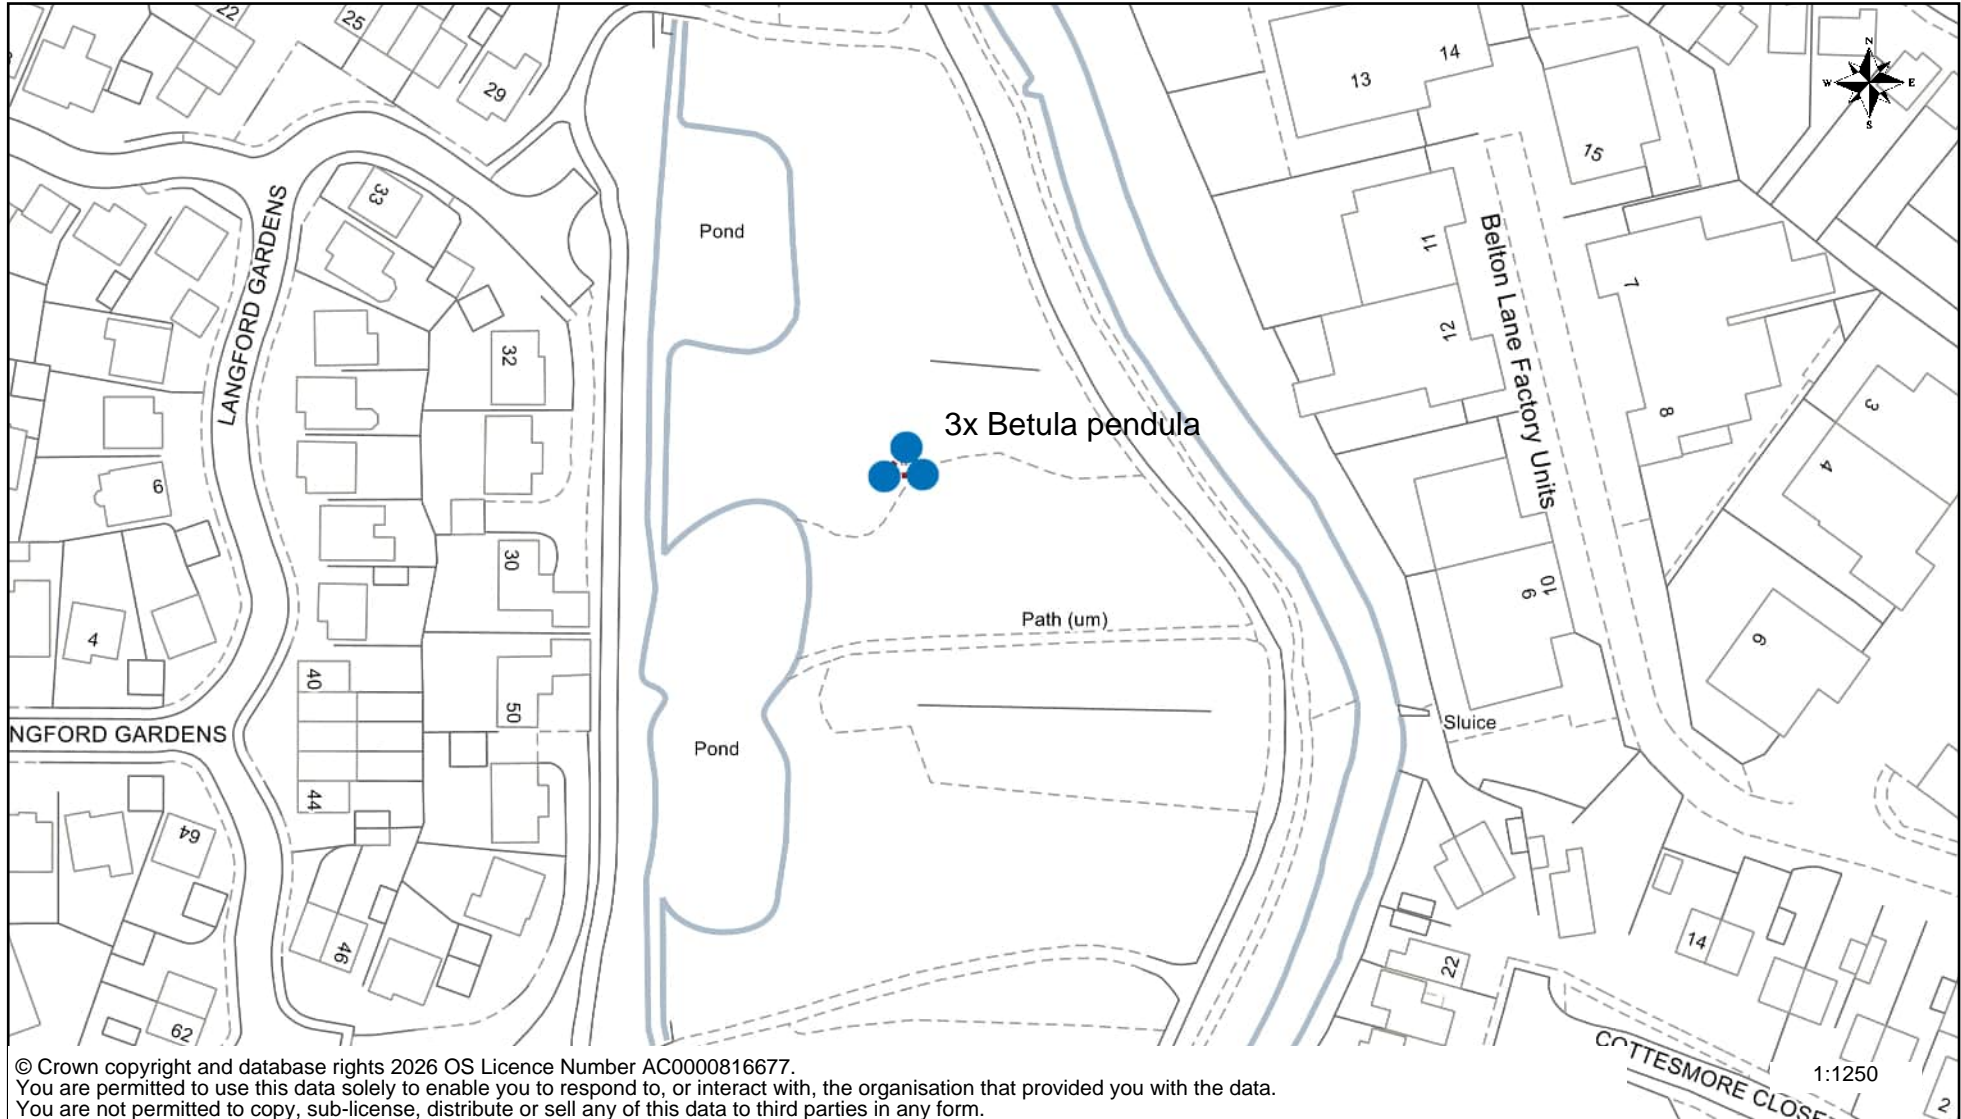

# Tree Planting Plan (2026/27) Second Avenue, Grantham

SOUTH  
KESTEVEN  
DISTRICT  
COUNCIL

© Crown copyright and database rights 2026 OS Licence Number AC0000816677.  
You are permitted to use this data solely to enable you to respond to, or interact with, the organisation that provided you with the data.  
You are not permitted to copy, sub-license, distribute or sell any of this data to third parties in any form.

# Tree Planting Plan (2026/27) Queen Elizabeth Park (North), Grantham

SOUTH  
KESTEVEN  
DISTRICT  
COUNCIL

© Crown copyright and database rights 2026 OS Licence Number AC0000816677.  
You are permitted to use this data solely to enable you to respond to, or interact with, the organisation that provided you with the data.  
You are not permitted to copy, sub-license, distribute or sell any of this data to third parties in any form.

# Tree Planting Plan (2026/27) Queen Elizabeth Park (South), Grantham

SOUTH  
KESTEVEN  
DISTRICT  
COUNCIL

© Crown copyright and database rights 2026 OS Licence Number AC0000816677.  
You are permitted to use this data solely to enable you to respond to, or interact with, the organisation that provided you with the data.  
You are not permitted to copy, sub-license, distribute or sell any of this data to third parties in any form.