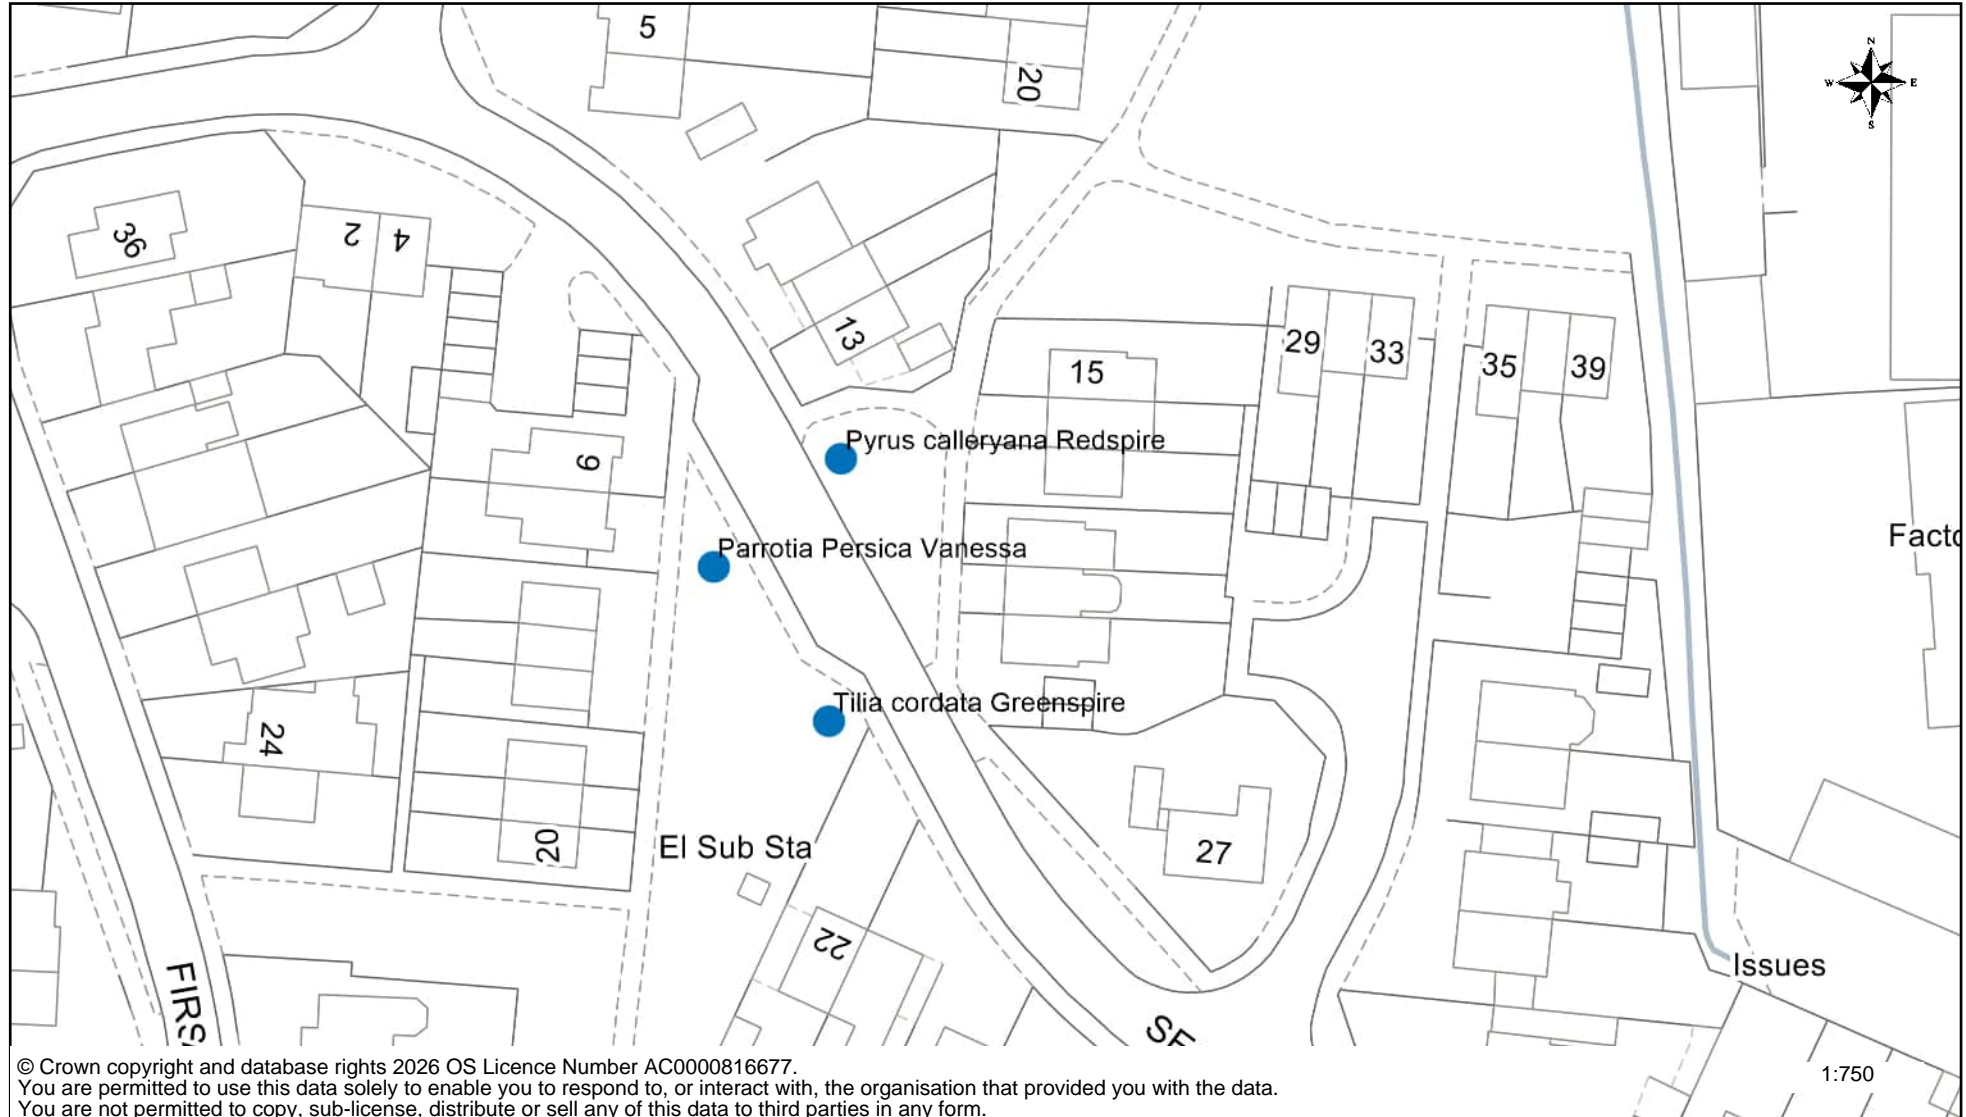

# Tree Planting Plan (2026/27) Second Avenue, Grantham

SOUTH  
KESTEVEN  
DISTRICT  
COUNCIL

© Crown copyright and database rights 2026 OS Licence Number AC0000816677.  
You are permitted to use this data solely to enable you to respond to, or interact with, the organisation that provided you with the data.  
You are not permitted to copy, sub-license, distribute or sell any of this data to third parties in any form.

# Tree Planting Plan (2026/27) Queen Elizabeth Park (North), Grantham

SOUTH  
KESTEVEN  
DISTRICT  
COUNCIL

© Crown copyright and database rights 2026 OS Licence Number AC0000816677.  
You are permitted to use this data solely to enable you to respond to, or interact with, the organisation that provided you with the data.  
You are not permitted to copy, sub-license, distribute or sell any of this data to third parties in any form.

# Tree Planting Plan (2026/27) Queen Elizabeth Park (South), Grantham

SOUTH  
KESTEVEN  
DISTRICT  
COUNCIL

© Crown copyright and database rights 2026 OS Licence Number AC0000816677.  
You are permitted to use this data solely to enable you to respond to, or interact with, the organisation that provided you with the data.  
You are not permitted to copy, sub-license, distribute or sell any of this data to third parties in any form.