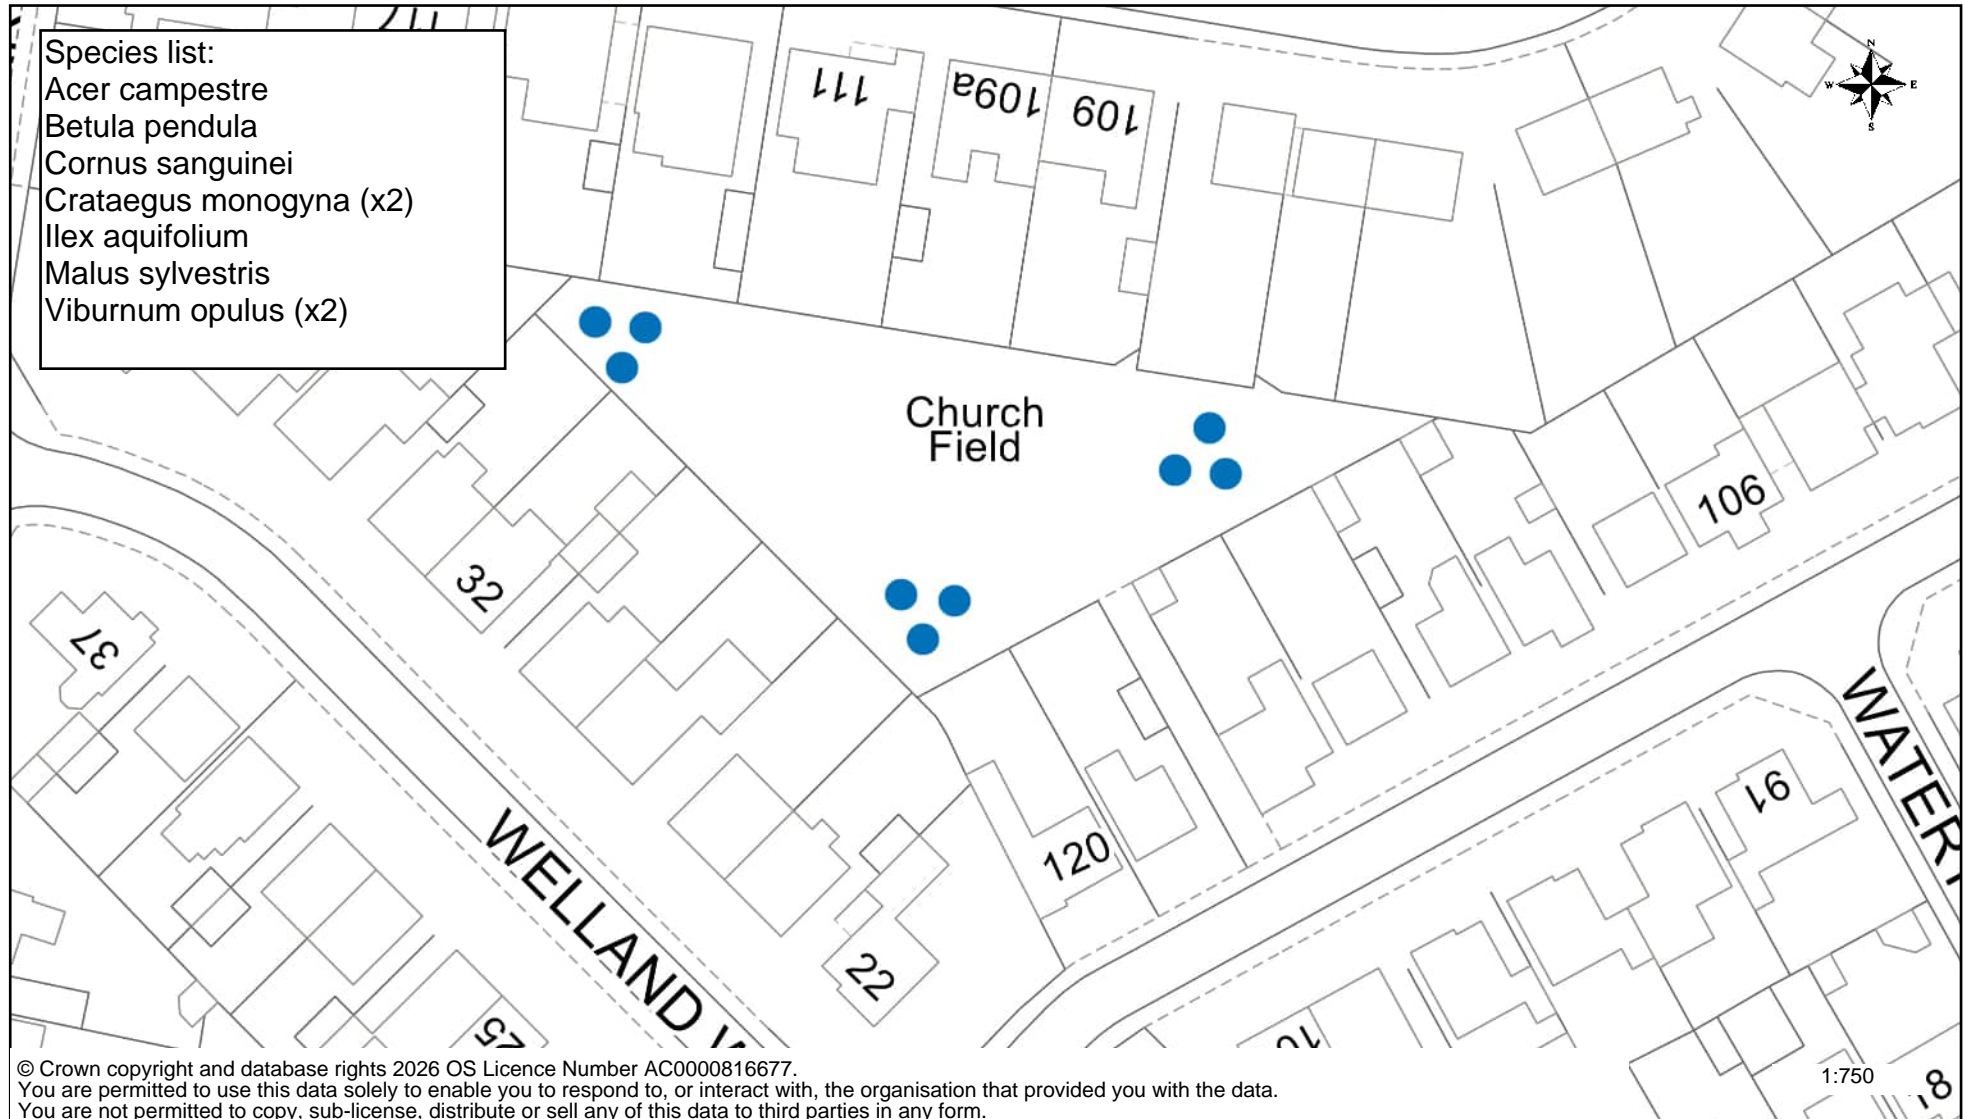

Tree Planting Plan (2026/27) Church Field, Manor Way, Deeping St James

SOUTH
KESTEVEN
DISTRICT
COUNCIL