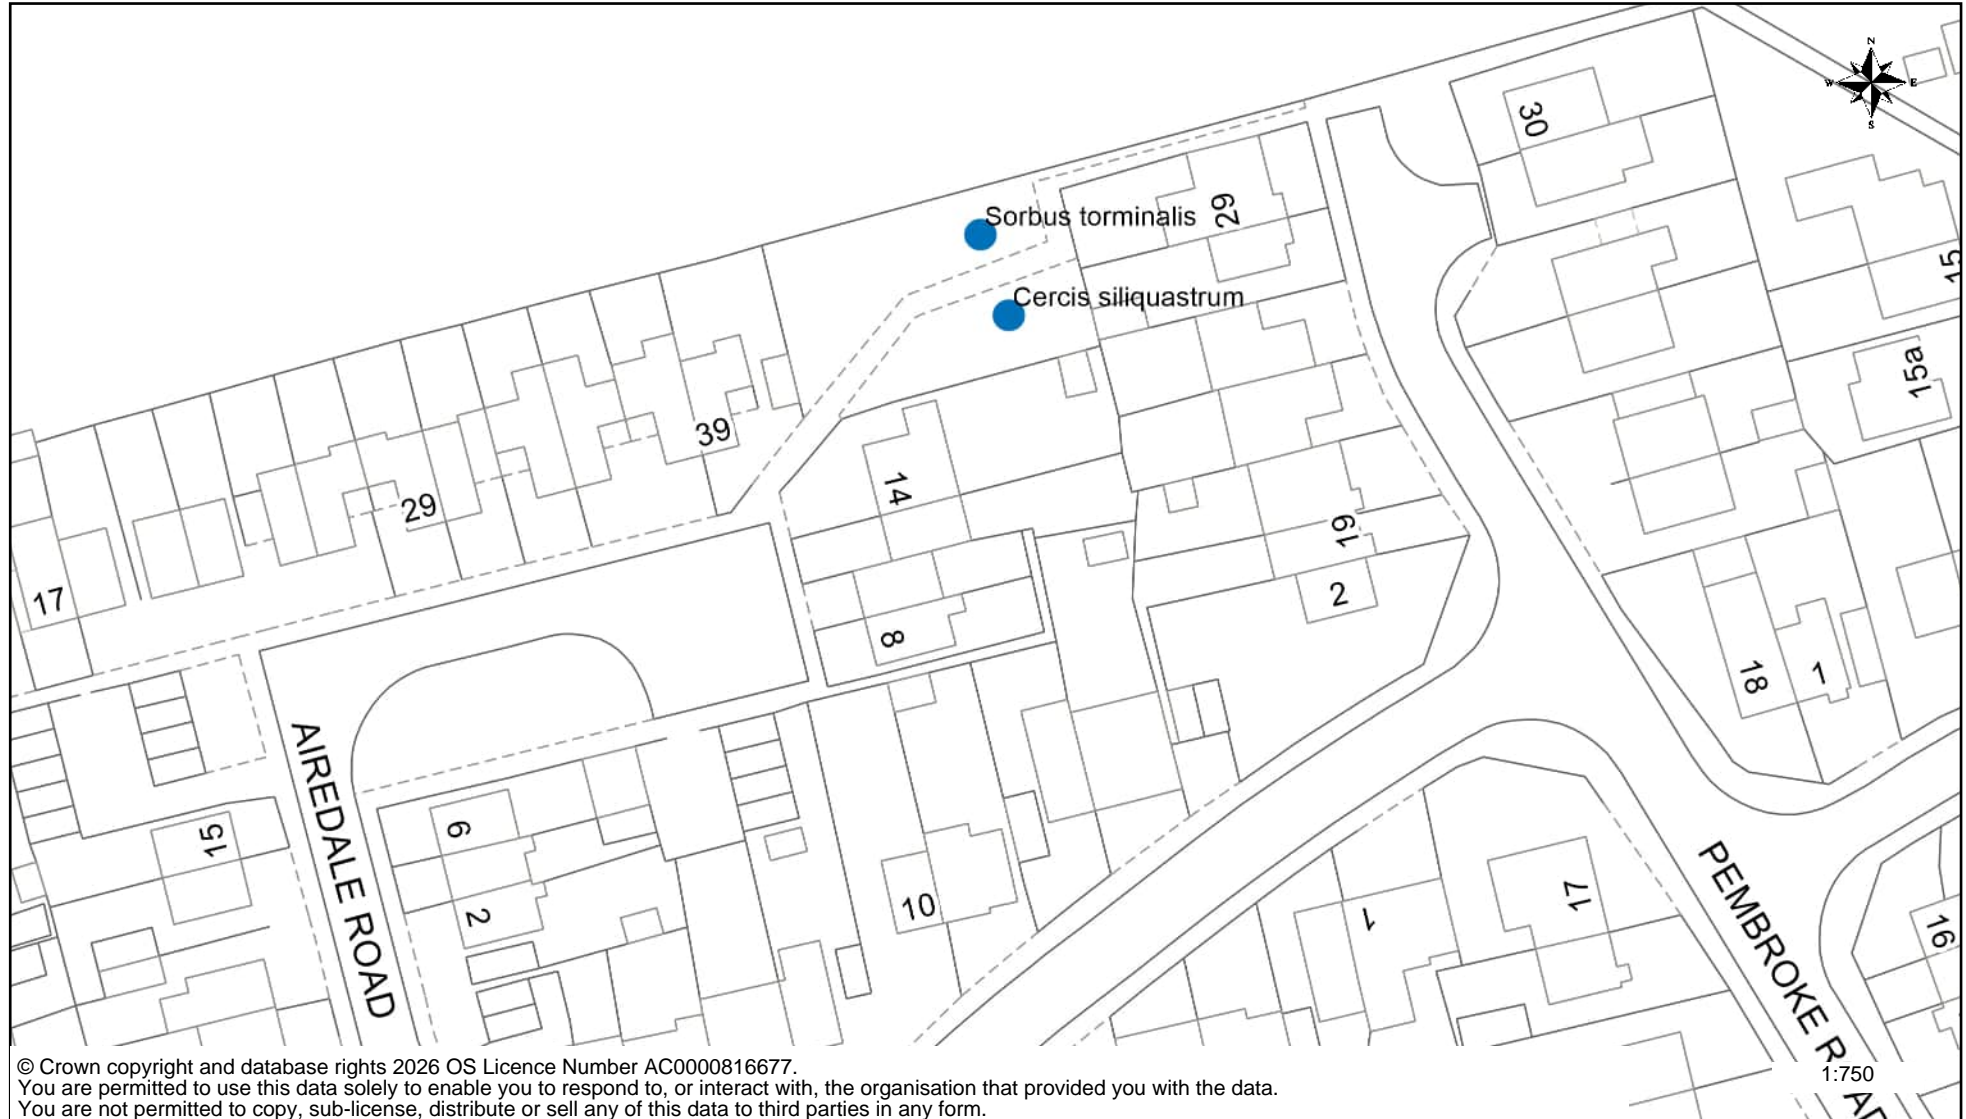

# Tree Planting Plan (2026/27) Airedale Road, Stamford

SOUTH  
KESTEVEN  
DISTRICT  
COUNCIL

© Crown copyright and database rights 2026 OS Licence Number AC0000816677.  
You are permitted to use this data solely to enable you to respond to, or interact with, the organisation that provided you with the data.  
You are not permitted to copy, sub-license, distribute or sell any of this data to third parties in any form.