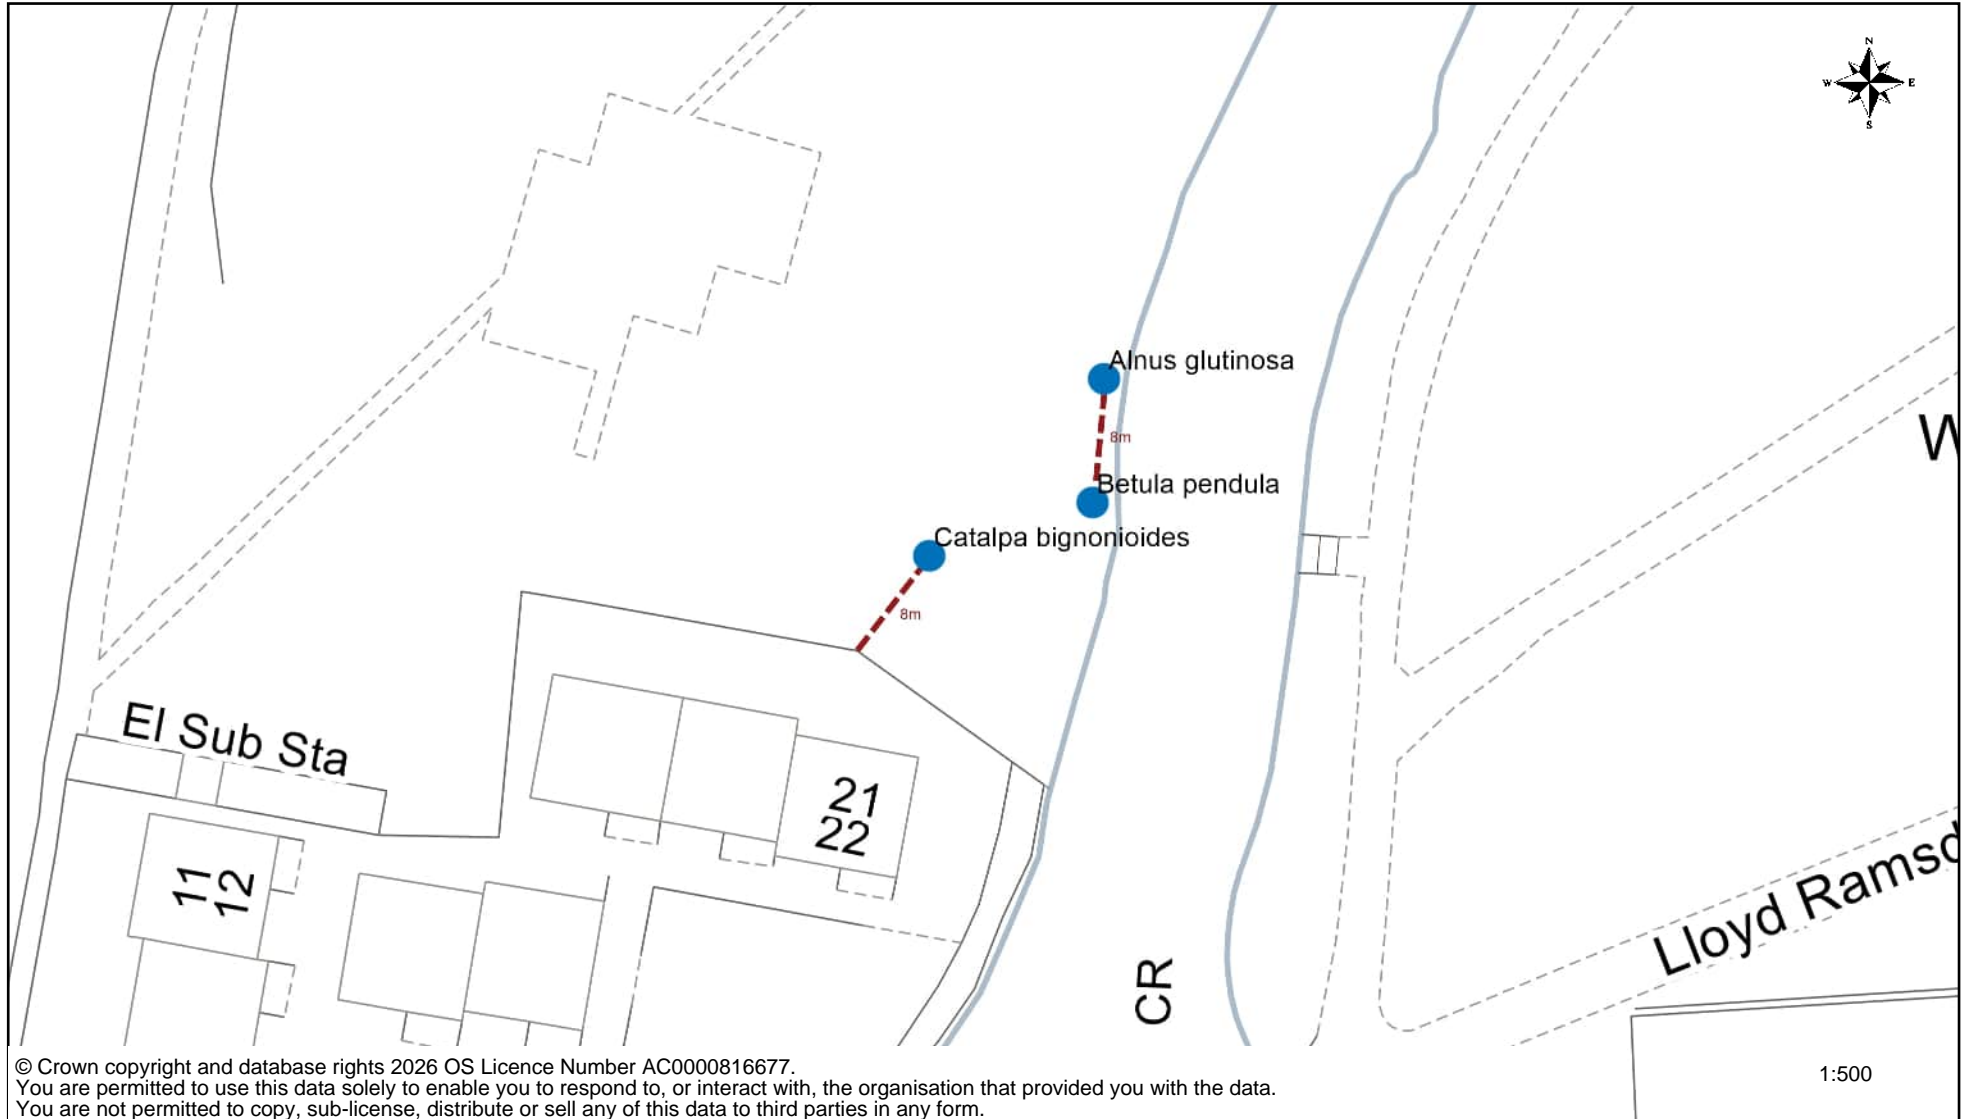

Tree Planting Plan (2026/27) Wyndham Park (North), Grantham

SOUTH
KESTEVEN
DISTRICT
COUNCIL

© Crown copyright and database rights 2026 OS Licence Number AC0000816677.
You are permitted to use this data solely to enable you to respond to, or interact with, the organisation that provided you with the data.
You are not permitted to copy, sub-license, distribute or sell any of this data to third parties in any form.