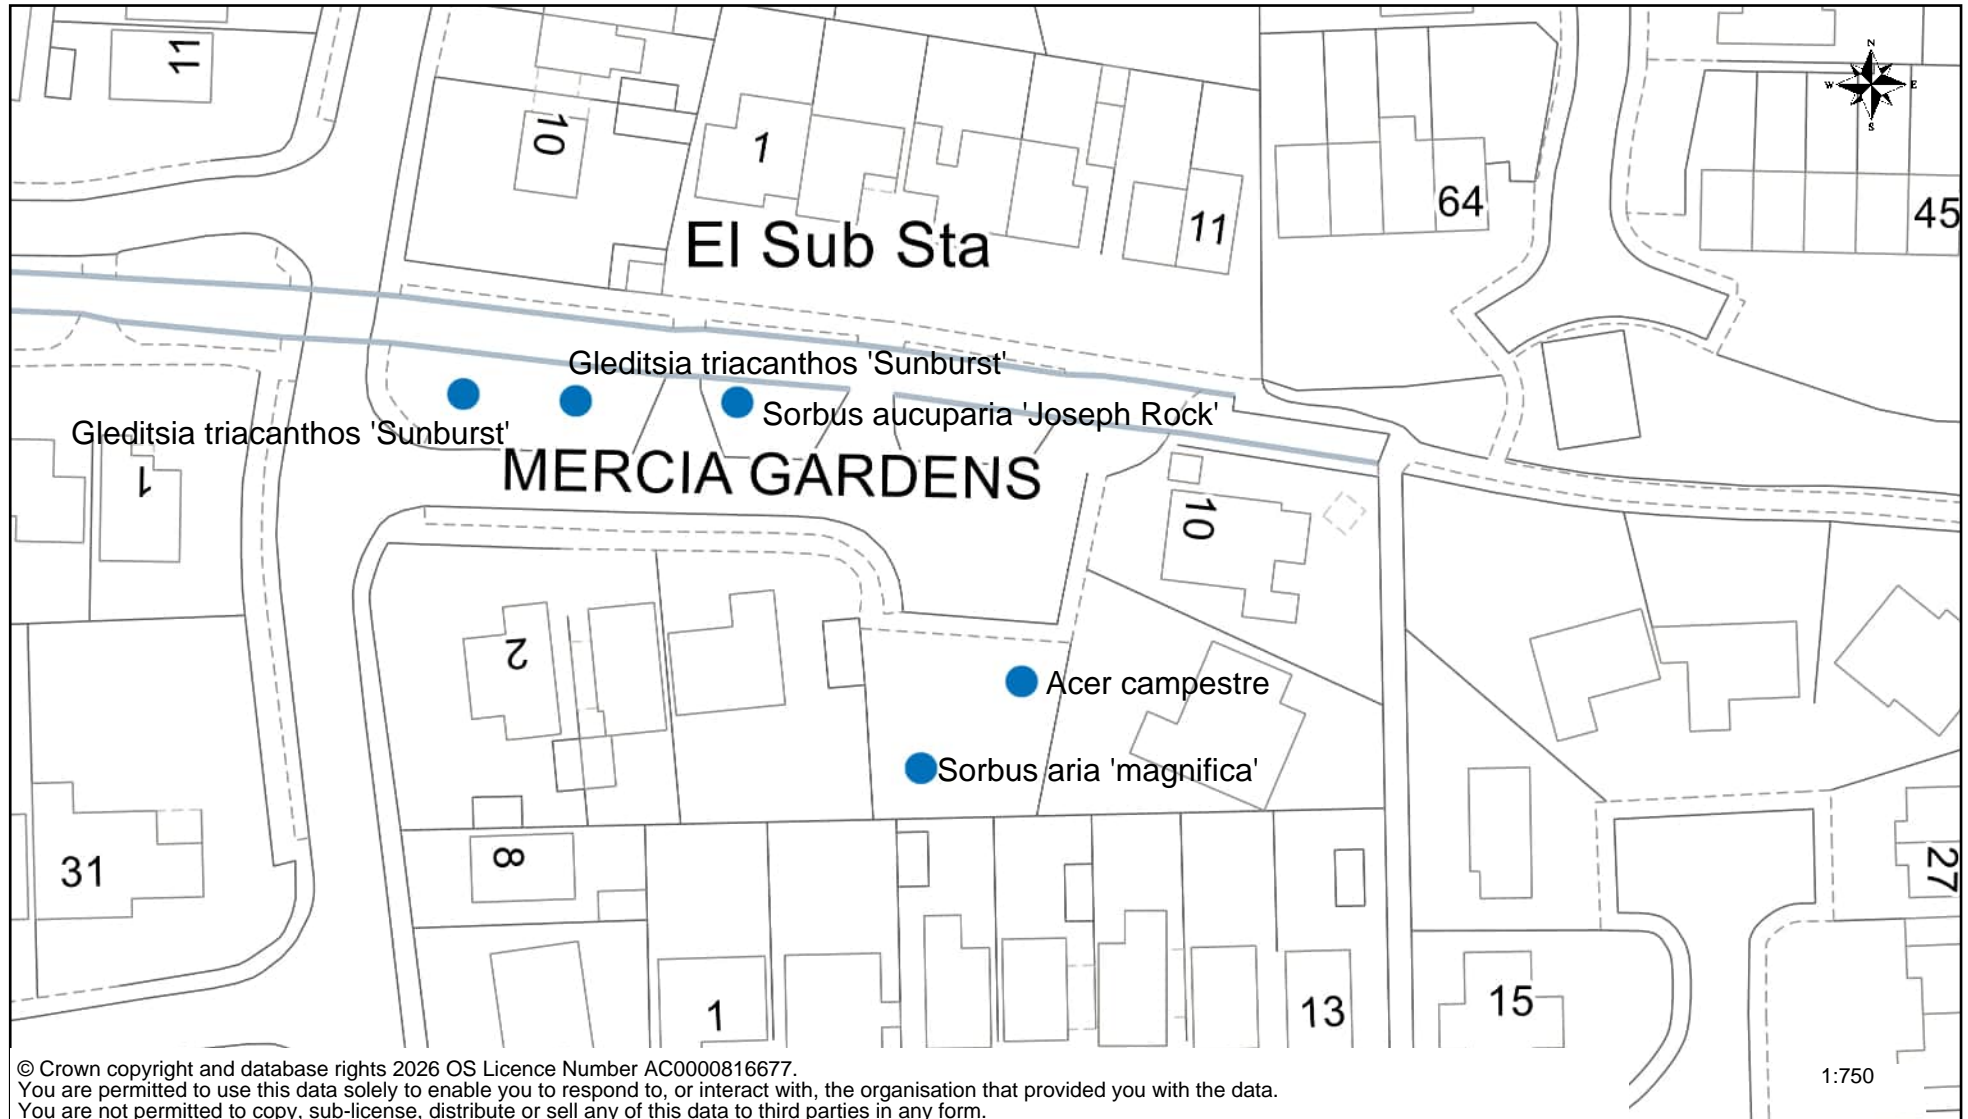

Tree Planting Plan (2026/27) Mercia Gardens, Bourne

SOUTH
KESTEVEN
DISTRICT
COUNCIL

© Crown copyright and database rights 2026 OS Licence Number AC0000816677.
You are permitted to use this data solely to enable you to respond to, or interact with, the organisation that provided you with the data.
You are not permitted to copy, sub-license, distribute or sell any of this data to third parties in any form.