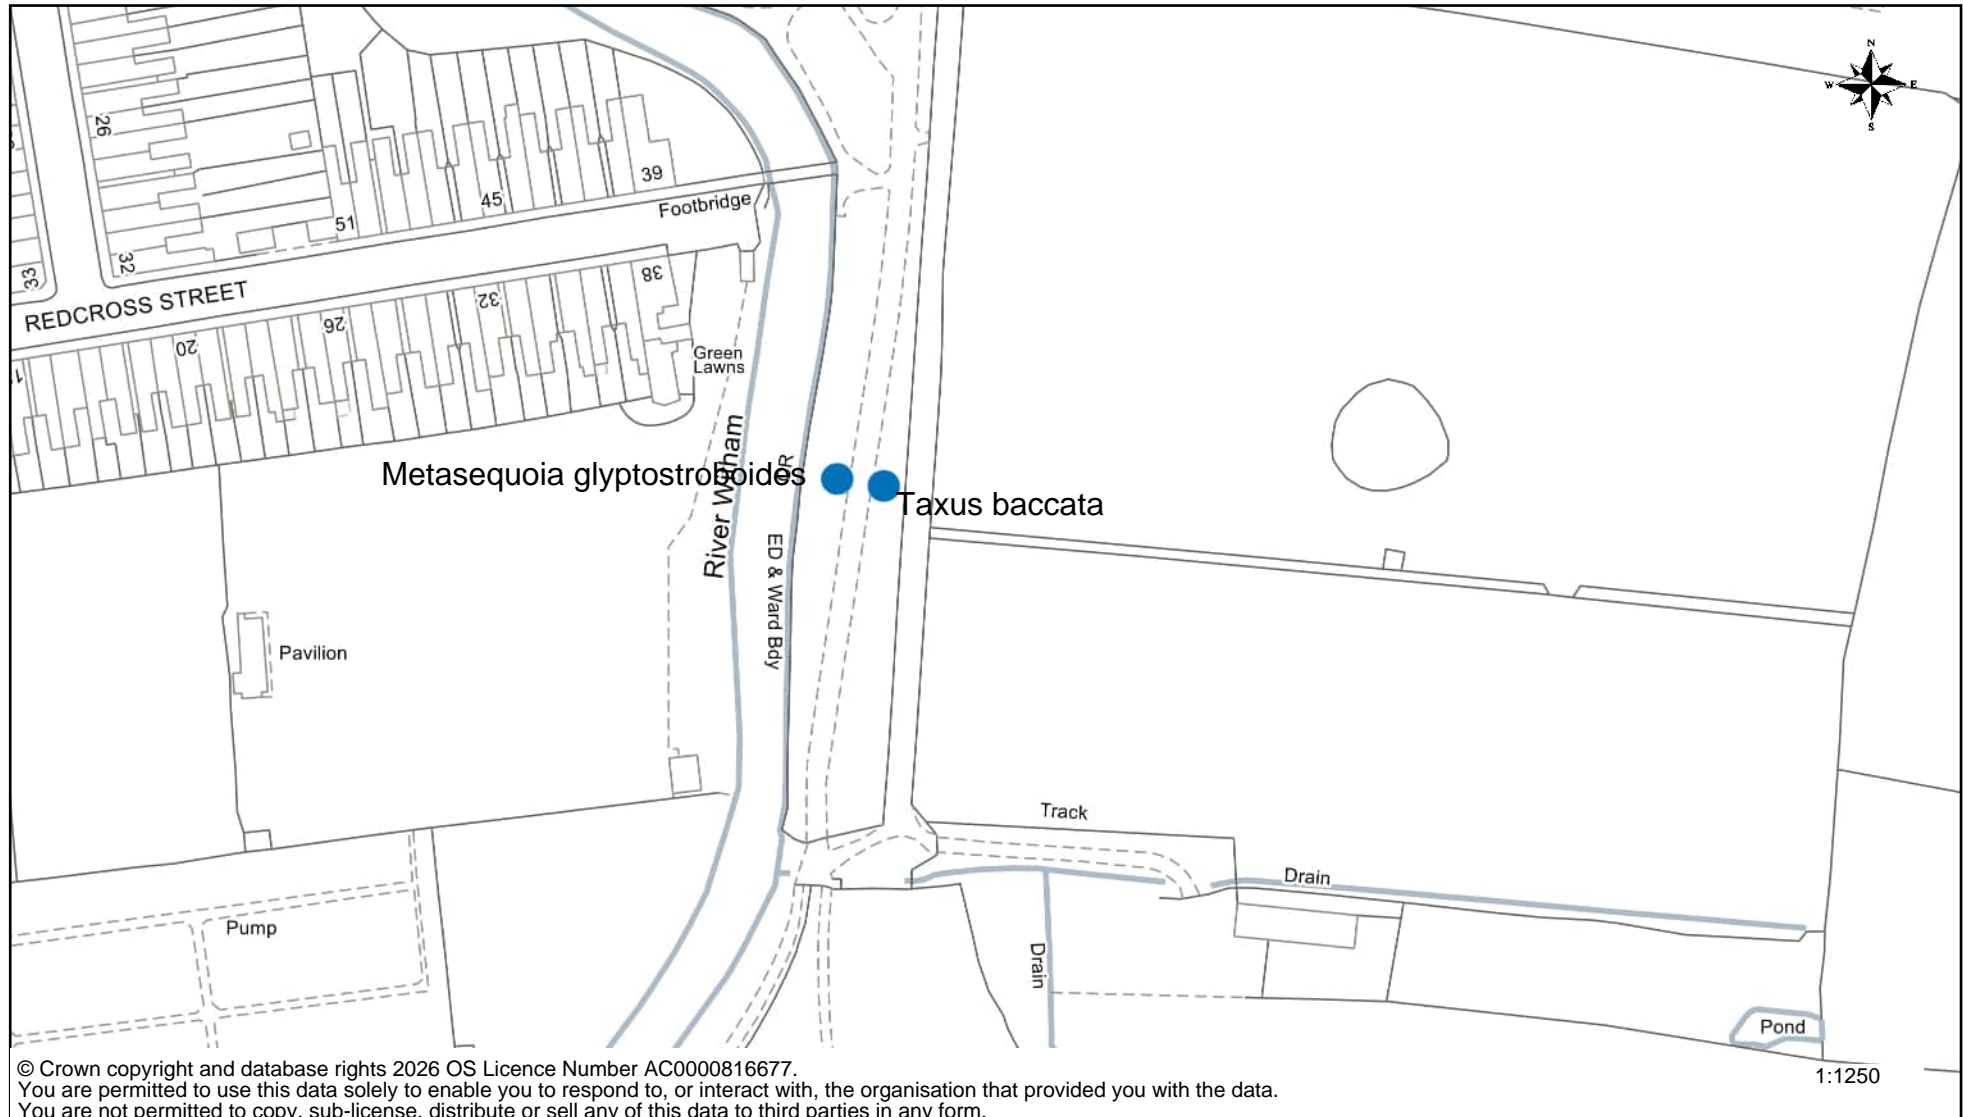

Tree Planting Plan (2026/27) Wyndham Park (South), Grantham

SOUTH
KESTEVEN
DISTRICT
COUNCIL