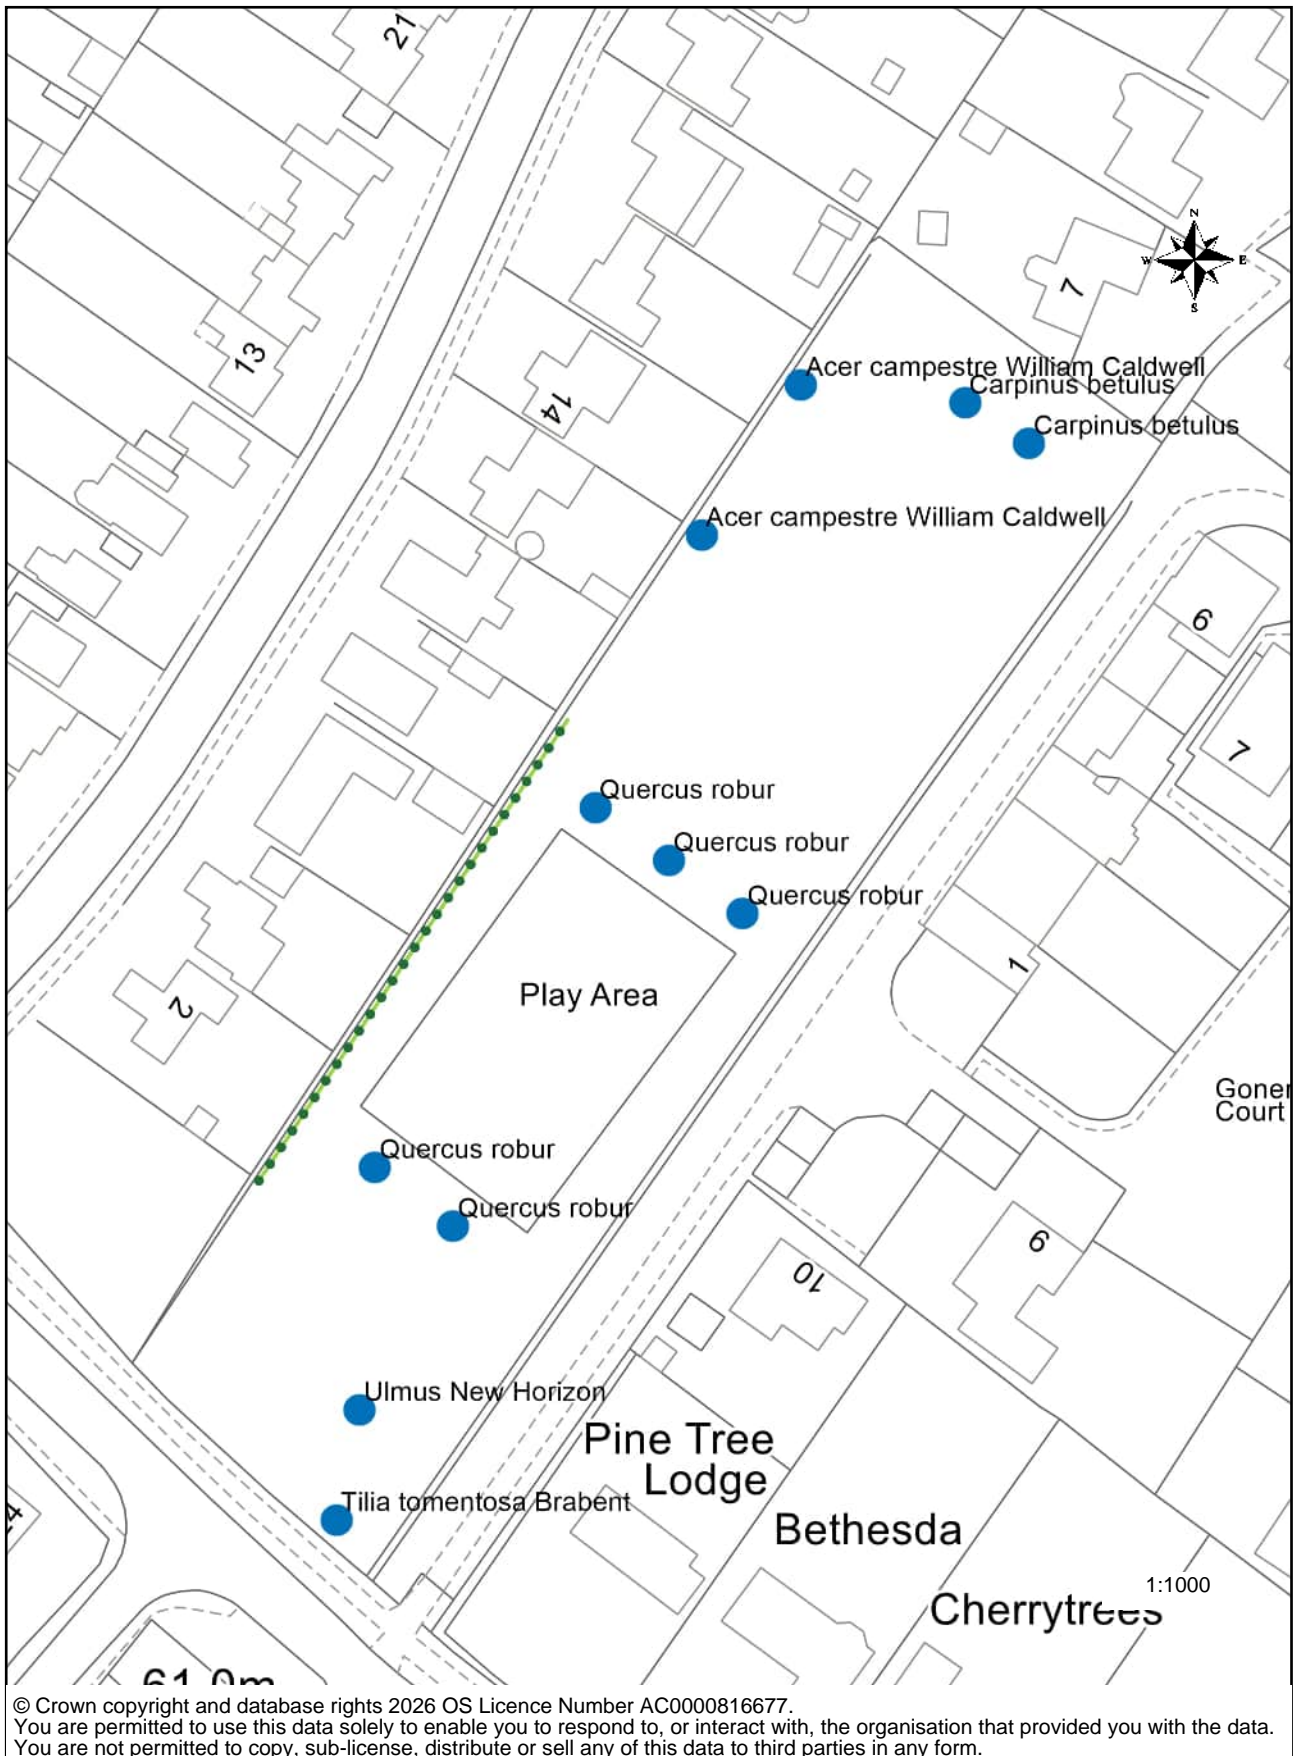

Tree Planting Plan (2026/27) Gonerby Hill Foot Recreation Ground, Grantham

SOUTH
KESTEVEN
DISTRICT
COUNCIL

© Crown copyright and database rights 2026 OS Licence Number AC0000816677.
You are permitted to use this data solely to enable you to respond to, or interact with, the organisation that provided you with the data.
You are not permitted to copy, sub-license, distribute or sell any of this data to third parties in any form.