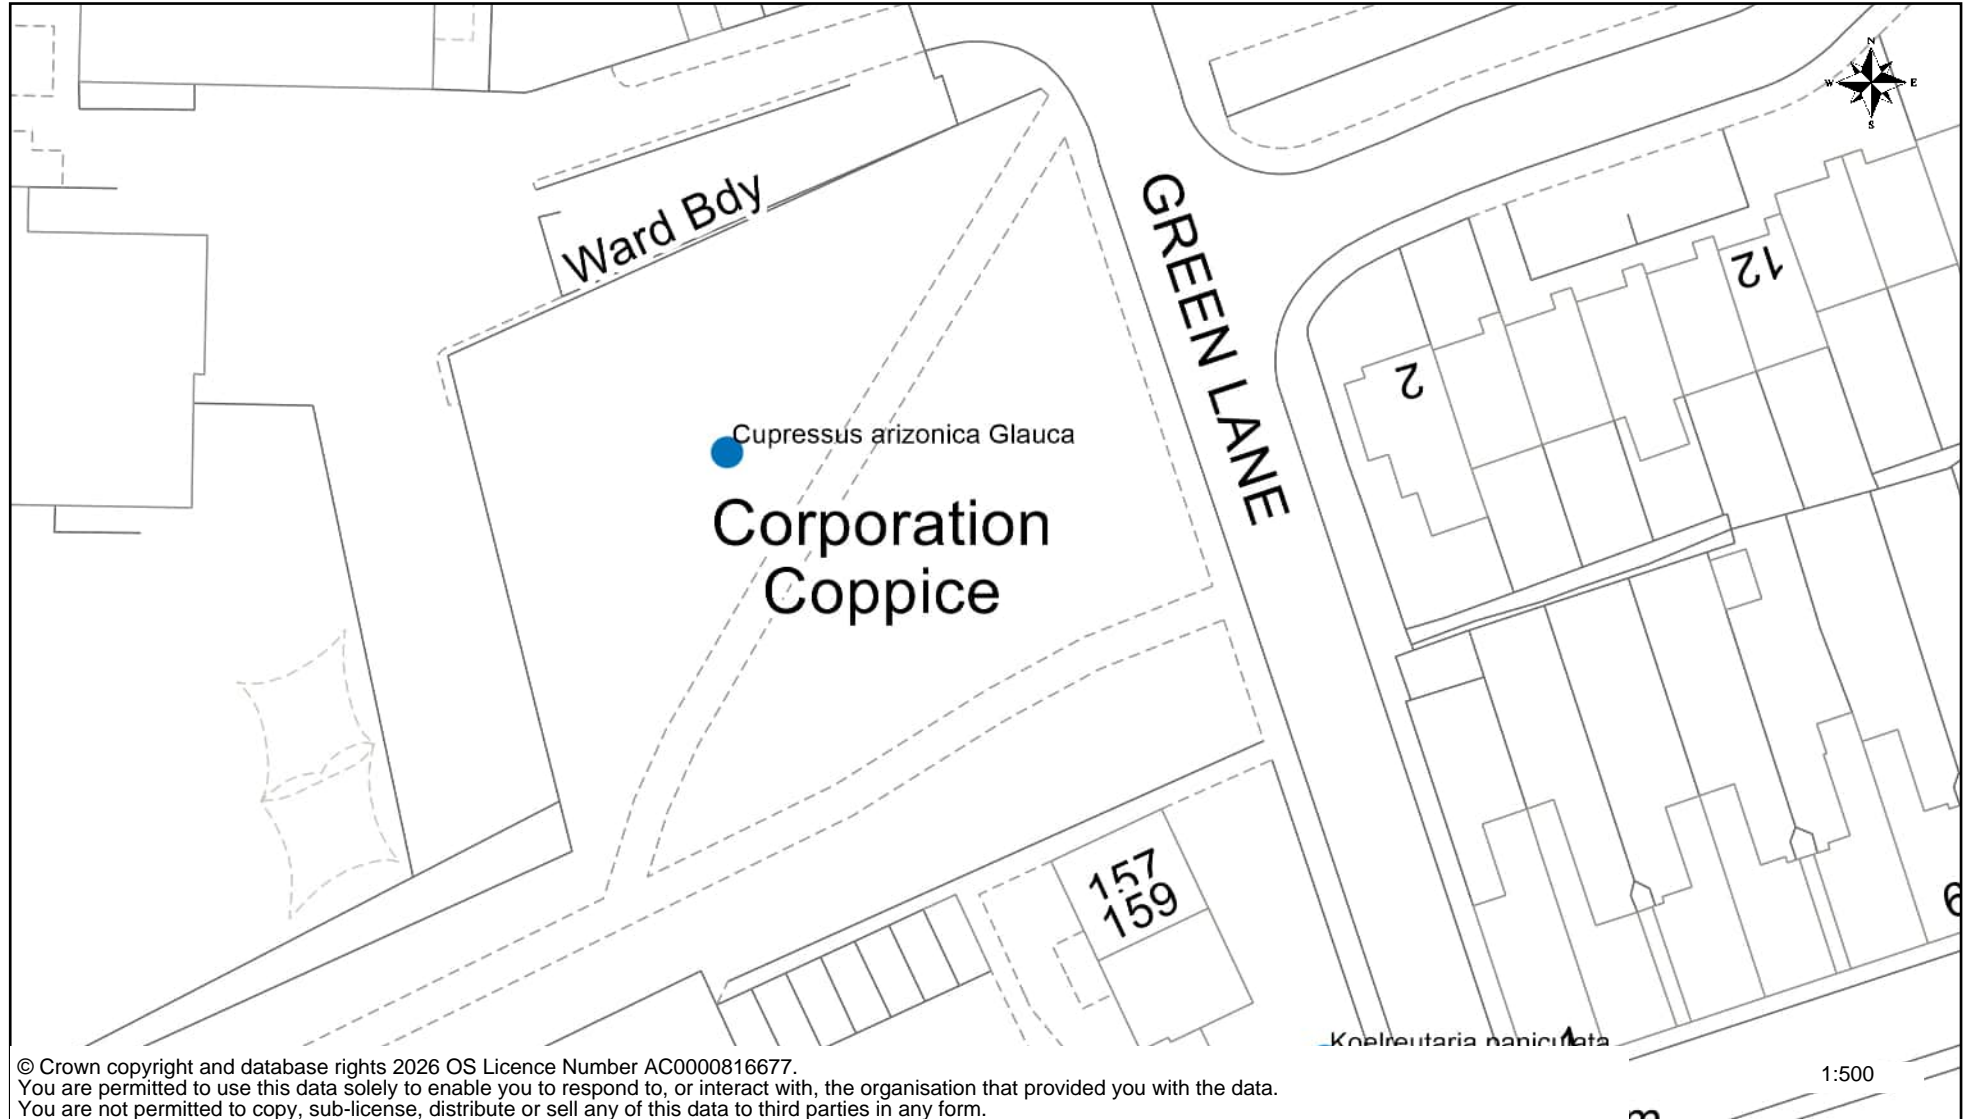

Tree Planting Plan (2026/27) Corporation Coppice, Stamford

SOUTH
KESTEVEN
DISTRICT
COUNCIL

© Crown copyright and database rights 2026 OS Licence Number AC0000816677.
You are permitted to use this data solely to enable you to respond to, or interact with, the organisation that provided you with the data.
You are not permitted to copy, sub-license, distribute or sell any of this data to third parties in any form.